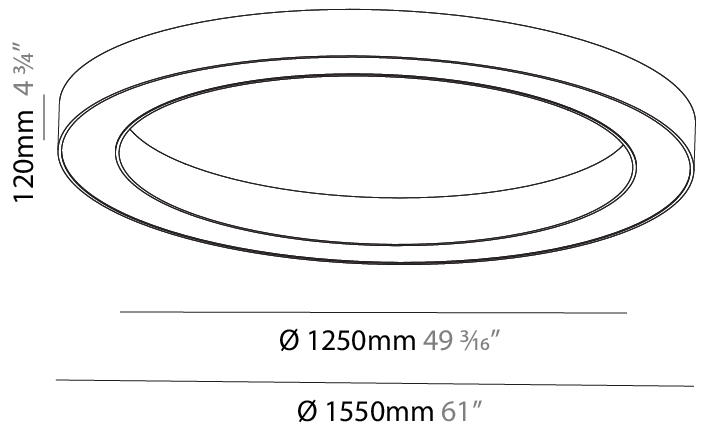

1. To build a product code in our configurator select the specify button on the base model # product page
2. To build a manual product code on this datasheet choose from the options listed below in blue font and add the suffix to the base model #

GENERAL

Series: Glorious
Subseries: Glorious
Brand: Prolight
Division: Architectural
Mounting Type: Surface
Mounting Location: Ceiling
Subcategory: Ambient

PHYSICAL

Shape: Round
Diameter (mm): 1550
Diameter (in): 61
Height (mm): 120
Height (in): 4 3/4
Light Distribution: Direct
Weight (kg): 15.706
Weight (lbs): 34.55
Diffuser: PMMA - Opal or Micro-Prism
Fixture Finish: SSR / BKV / CWI / CRY / HAB / UFT / ITA / RUA / FTG / MYG / LOD / PUS / FRO / FUP / KIA / POP / BLS / SPG / MEY / GOH / GUM / CHC / COM / ABZ / JAG / OBR / MOS / ROR
Fixture Material: Aluminum

ELECTRICAL

Lamp Type: LED (Zhaga Standard)
Input Wattage (W): 75
Total Output Wattage (W): 60 / 48 (3500K)
Dimming: Non-Dimming / Phase Dimming (120Vac only) / 0-10V Dimming
Driver Included: Yes
Driver Location: Integrated
Driver Type: Constant Current - 120 / 277Vac
Driver Class: Class 2
Input Voltage (V): 120 - 277
Constant Current (MA): 350 / 700/800 (3500K)

LED

Color Temperature (°K): 3000 / 3500 / 4000
Max. Delivered Lumen (lm): 6920 / 7164 / 7310
CRI: >80 CRI
Efficiency (%): 65
Lamp Life (hrs): 50000

OPTICAL

RATINGS AND CERTIFICATIONS

Certified By: Certified for North American Standards
IP rating: IP20