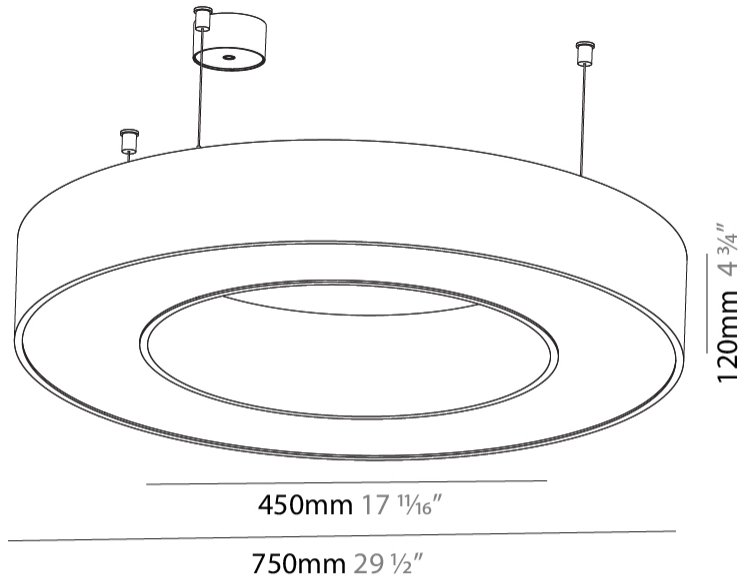

GENERAL

Series: Glorious
Subseries: Glorious
Brand: Prolight
Division: Architectural
Mounting Type: Suspension
Mounting Location: Ceiling
Subcategory: Ambient

PHYSICAL

Shape: Round
Diameter (mm): 750
Diameter (in): 29 1/2
Height (mm): 120
Height (in): 4 3/4
Max. Overall Height (mm): 2120
Max. Overall Height (in): 83 7/16
Light Distribution: Direct
Weight (kg): 7.062
Weight (lbs): 15.56
Diffuser: PMMA - Opal or Micro-Prism
Fixture Finish: SSR / BKV / CWI / CRY / HAB / UFT / ITA / RUA / FTG / MYG / LOD / PUS / FRO / FUP / KIA / POP / BLS / SPG / MEY / GOH / GUM / CHC / COM / ABZ / JAG / OBR / MOS / ROR
Fixture Material: Aluminum

ELECTRICAL

Lamp Type: LED (Zhaga Standard)
Input Wattage (W): 30
Total Output Wattage (W): 24 / 19.2 (3500K)
Dimming: Non-Dimming / Phase Dimming (120Vac only) / 0-10V Dimming
Driver Included: Yes
Driver Location: Integrated
Driver Type: Constant Current
Driver Class: Class 2
Input Voltage (V): 120 - 277
Constant Current (MA): 350 / 600 (3500K)

LED

Color Temperature (°K): 3000 / 3500 / 4000
Max. Delivered Lumen (lm): 2770 / 2862 / 2920
CRI: >80 CRI
Efficiency (%): 65
Lamp Life (hrs): 50000

OPTICAL

RATINGS AND CERTIFICATIONS

Certified By: Certified for North American Standards
IP rating: IP20